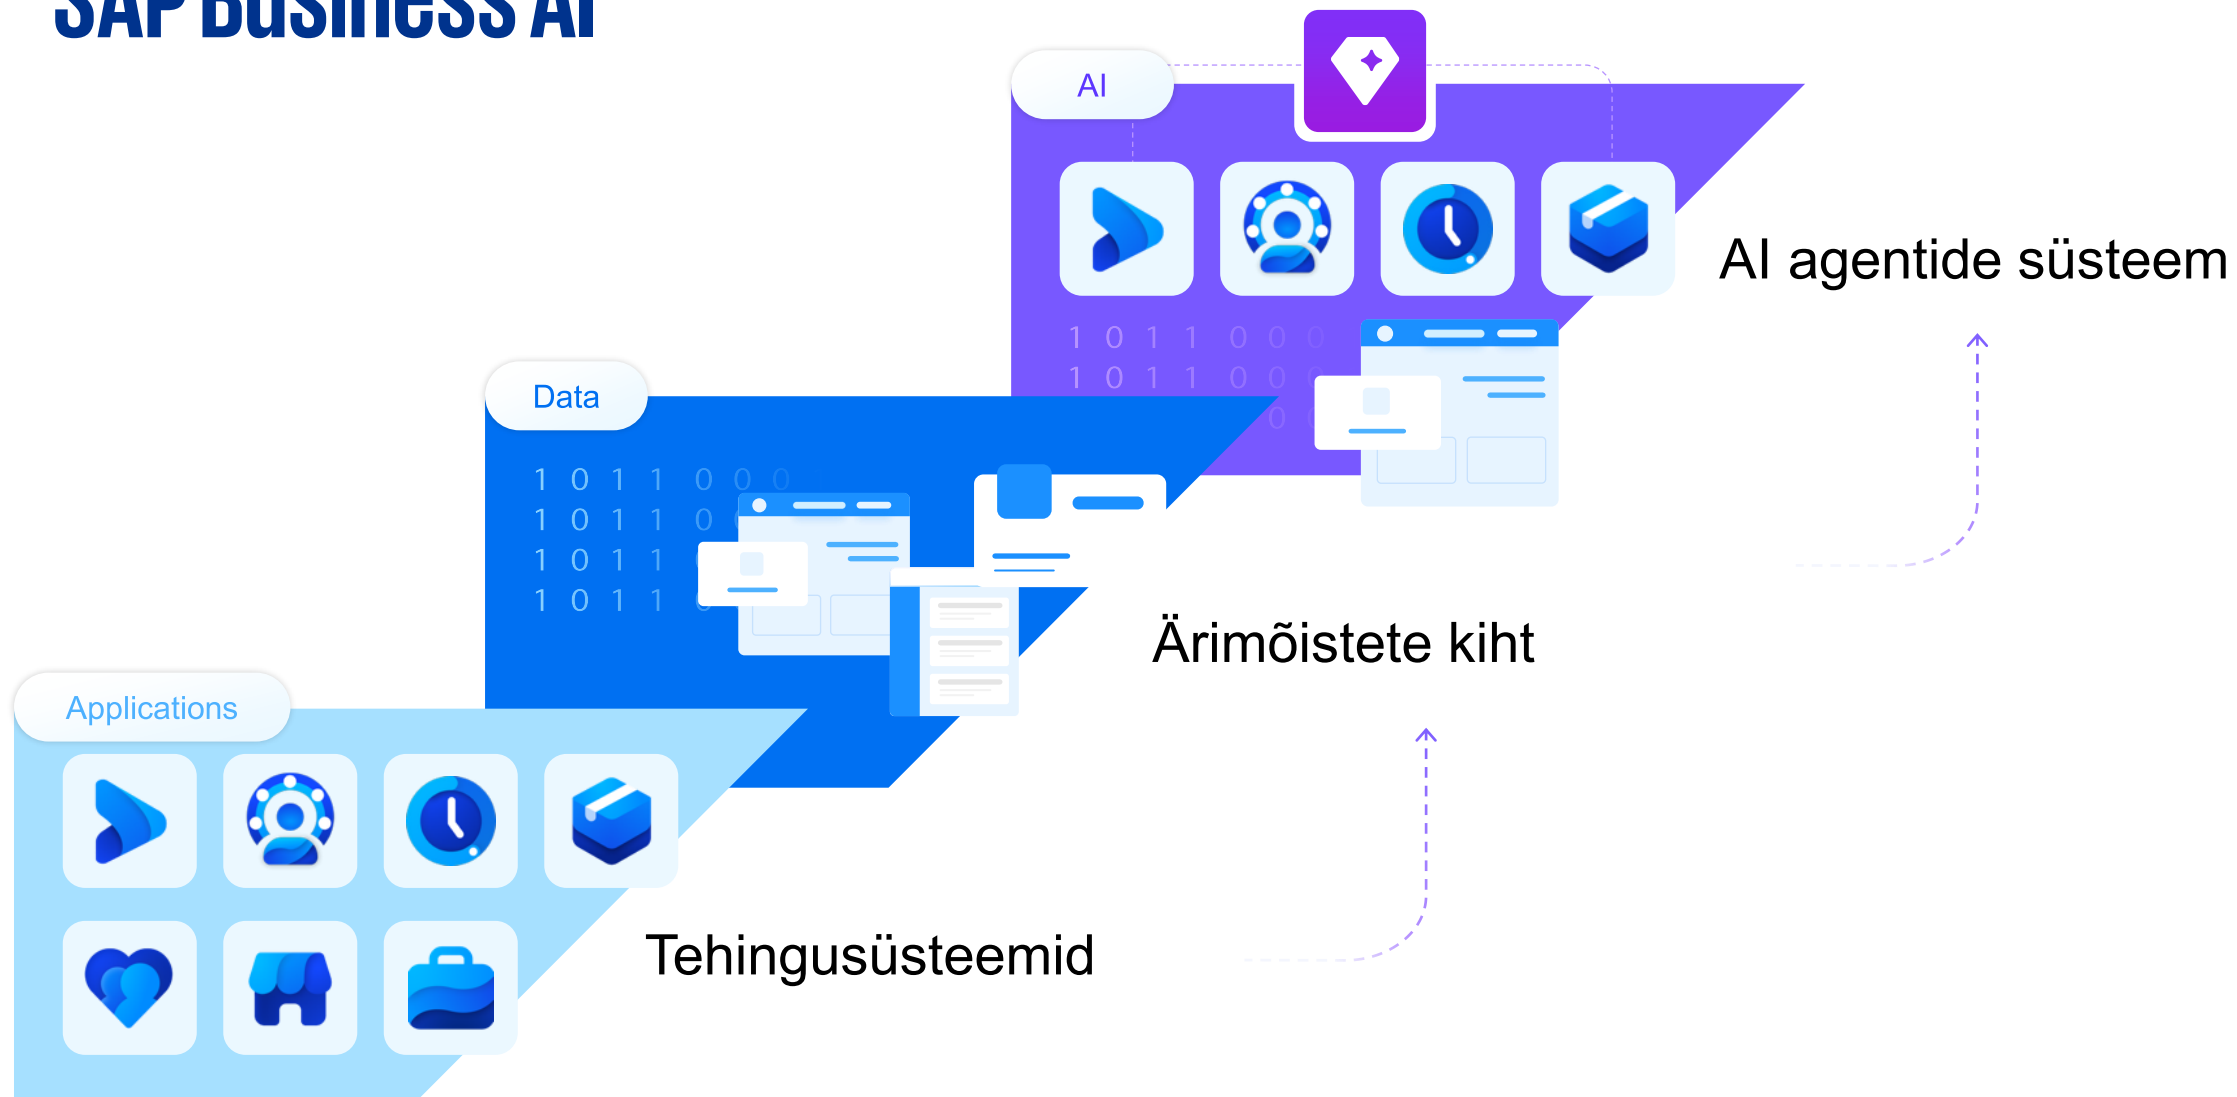

KPMG ülemaailmselt

S/4HANA ressursid piirkondade kaupa (FTE)

- **Asutatud 1972 Saksamaal**

110,000+

employees from 157+ countries.

100+

development locations worldwide.

- **SAP = Systemanalyse Programmentwicklung**
- (süsteemianalüüs ja programmide arendus)

- **Maailma juhtiv ERP ökosüsteem**

300m+

subscribers in our cloud user base.

*“AI Is Only As Good As The
Data Behind It - And What You
Can Do About It”*

(Allikas: [Forbes](#))

SAP Business AI

DEMO

A photograph of two cyclists in black gear celebrating on a road. They are holding hands in the air. The background shows a coastal road with a view of the ocean and a cloudy sky. The image has a blue and purple color overlay.